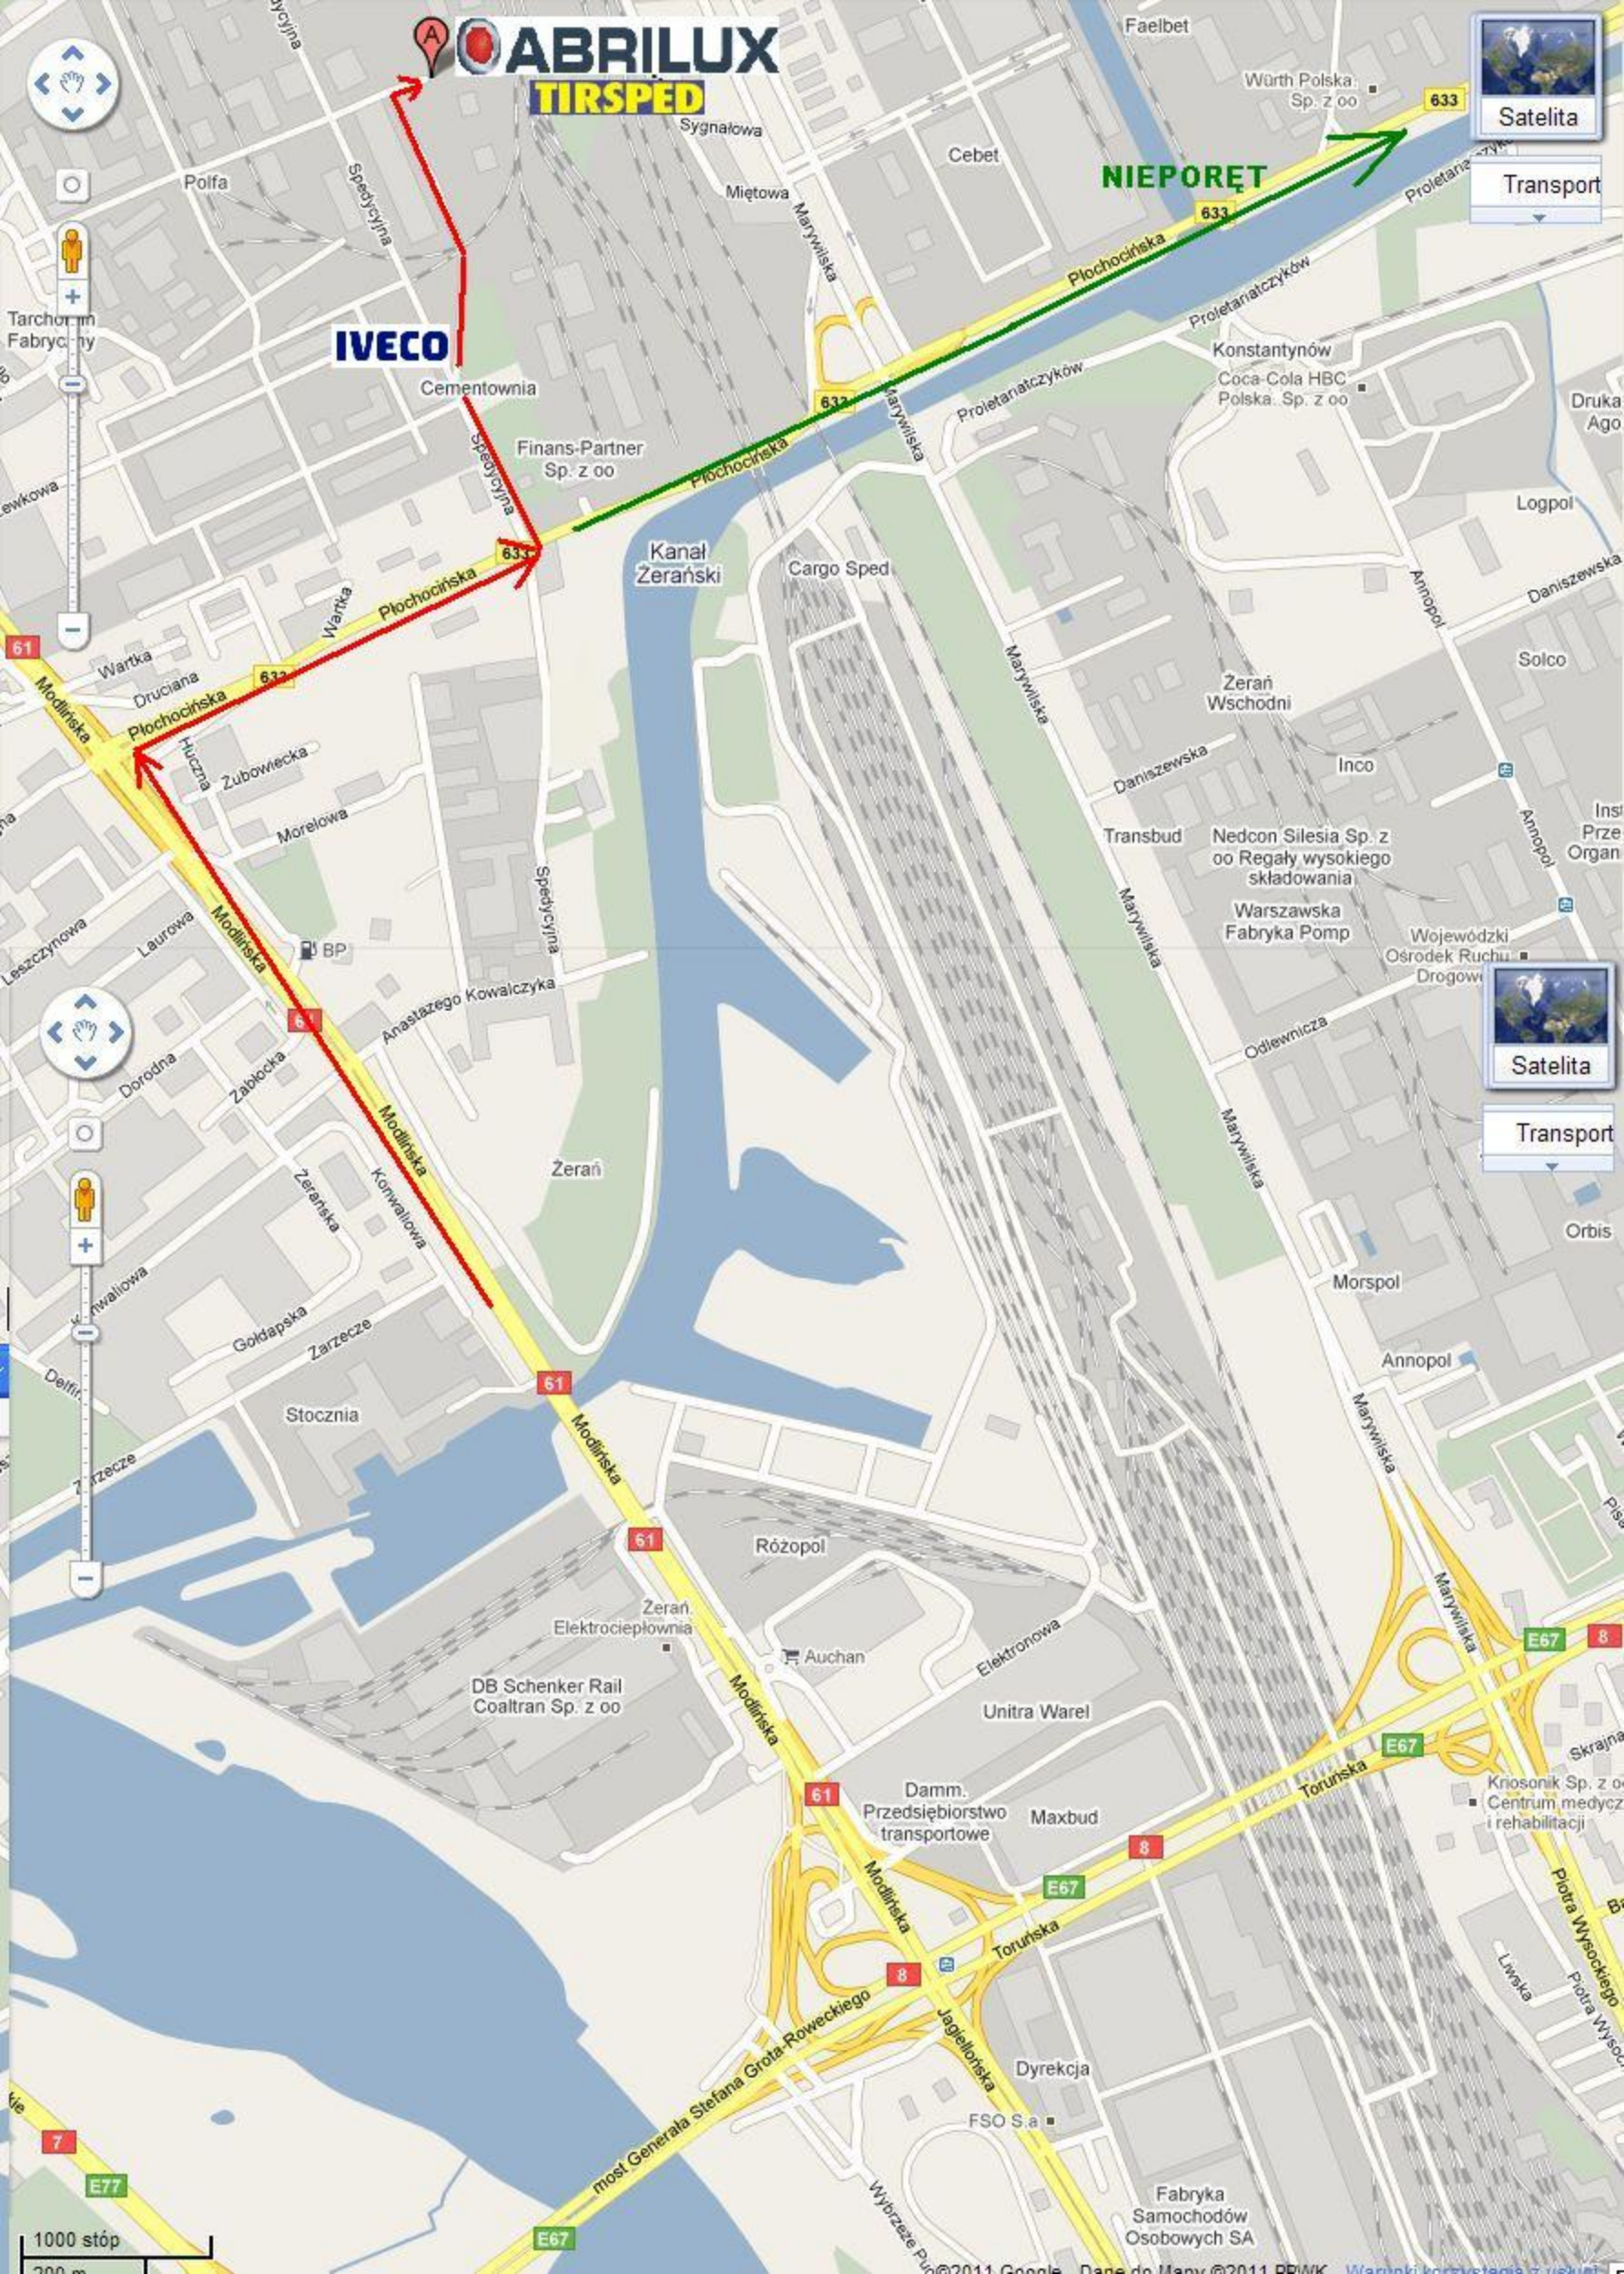

ABRILUX
TIRSPED

IVECO

NIEPORĘT

Satelita
Transport

Satelita
Transport

Map navigation controls including a compass, a zoom slider, and a street view pegman.

1000 stóp
300 m